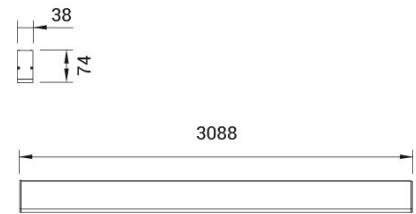

## BRIGHT DPL Low Power

Low power led module. Direct emission with Diamond Prism led diffuser.

CODE		FLUX	SIZE	CERTIFICATIONS
80DPL66K4	66W 4000K	6864lm	3088mm	  