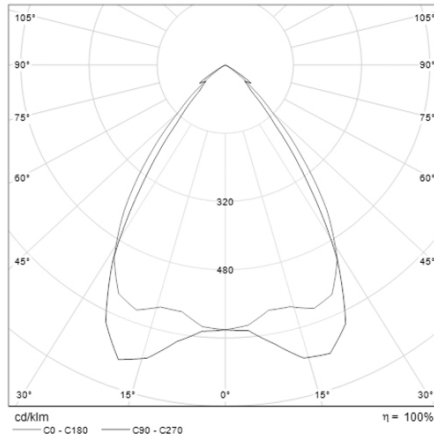

## BRIGHT DPL Low Power

Low power led module. Direct emission with Diamond Prism led diffuser.

CODE		FLUX	SIZE	CERTIFICATIONS
80DPL66K4	66W 4000K	6864lm	3088mm	  